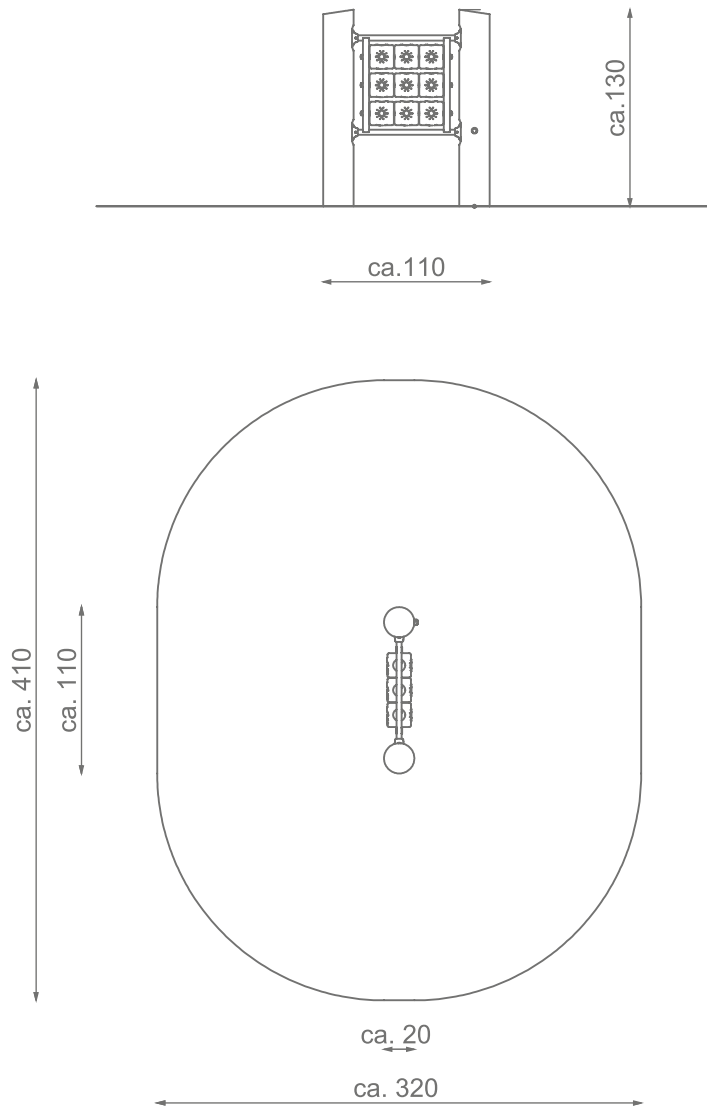

Information about the product

Dimensions	ca. 110 x 20 cm
Safety zone	ca. 410 x 320cm
Safety zone area	ca. 11 m ²
Overall height	ca. 110 cm
Free fall height	-
Amount of users	1
Product complies with EN 1176-1:2017-12	Yes
Availability of spare parts	Yes
Age range	1-12

Functions

Socializing

 Sensory
Integration

Education panel

SCALE 1:50

Materials

Natural robinia wood

Elements made of stainless steel AISI 304